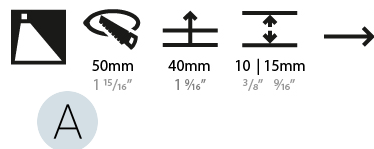

1. To build a product code in our configurator select the specify button on the base model # product page
2. To build a manual product code on this datasheet choose from the options listed below in blue font and add the suffix to the base model #

GENERAL

Series: Delight
Subseries: Delight Lollipop Round Wide
Brand: Prolicht
Division: Architectural
Mounting Type: Recessed
Mounting Location: Wall
Subcategory: Step Light

PHYSICAL

Shape: Round
Diameter (mm): 55
Diameter (in): 2 3/16
Depth (mm): 35
Depth (in): 1 3/8
Min. Recessing Depth (mm): 40
Min. Recessing Depth (in): 1 9/16
Light Distribution: Asymmetric
Weight (kg): 0.11
Weight (lbs): 0.25
Fixture Finish: [SSR / BKV / CWI / CRY / HAB / UFT / ITA / RUA / FTG / MYG / LOD / PUS / FRO / FUP / KIA / POP / BLS / SPG / MEY / GOH / GUM / CHC / COM / ABZ / JAG / OBR / MOS / ROR](#)
Fixture Material: Aluminum

ELECTRICAL

Lamp Type: LED (Zhaga Standard)
Input Wattage (W): 2.2
Total Output Wattage (W): 2
Dimming: 0-10V Dimming / Phase Dimming (120Vac Only)
Driver Included: No
Driver Location: Remote
Driver Type: Constant Current - 120 / 277Vac
Input Voltage (V): 120 - 277
Constant Current (MA): 700

LED

Number of LEDs: 1
Color Temperature (°K): [2700 / 3000 / 4000](#)
Max. Delivered Lumen (lm): 150 / 160 / 170
CRI: >90 CRI
Lamp Life (hrs): 50000

OPTICAL

RATINGS AND CERTIFICATIONS

Certified By: Certified for North American Standards
IP rating: IP20