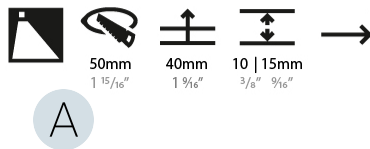

GENERAL

Series: Delight
Subseries: Delight Lollipop Round
Brand: Prolicht
Division: Architectural
Mounting Type: Recessed
Mounting Location: Wall
Subcategory: Step Light

PHYSICAL

Shape: Round
Diameter (mm): 55
Diameter (in): 2 ³/₁₆
Depth (mm): 35
Depth (in): 1 ³/₈
Ceiling Thickness (mm): 10 / 15
Min. Recessing Depth (mm): 40
Min. Recessing Depth (in): 1 ⁹/₁₆
Light Distribution: Asymmetric
Weight (kg): 0.11
Weight (lbs): 0.25
Fixture Finish: SSR / BKV / CWI / CRY / HAB / UFT / ITA / RUA / FTG / MYG / LOD / PUS / FRO / FUP / KIA / POP / BLS / SPG / MEY / GOH / GUM / CHC / COM / ABZ / JAG / OBR / MOS / ROR
Fixture Material: Aluminum
Cut-out Measurements: Ø50mm / 1 15/16"

ELECTRICAL

Lamp Type: LED (Zhaga Standard)
Input Wattage (W): 2.2
Total Output Wattage (W): 2
Dimming: 0-10V Dimming / Phase Dimming (120Vac Only)
Driver Included: No
Driver Location: Remote
Driver Type: Constant Current - 120 / 277Vac
Input Voltage (V): 120 - 277
Constant Current (MA): 700

LED

Number of LEDs: 1
Color Temperature (°K): 2700 / 3000 / 4000
Max. Delivered Lumen (lm): 80 / 80 / 90
CRI: >90 CRI
Lamp Life (hrs): 50000

OPTICAL

RATINGS AND CERTIFICATIONS

Certified By: Certified for North American Standards
IP rating: IP20

PROJECT
TYPE
SPECIFIER
QUANTITY
DATE