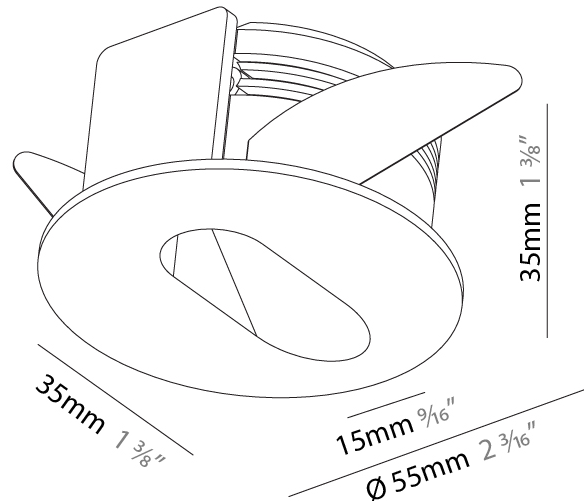

1. To build a product code in our configurator select the specify button on the base model # product page
2. To build a manual product code on this datasheet choose from the options listed below in blue font and add the suffix to the base model #

GENERAL

Series: Delight
Subseries: Delight Lollipop Round Wide
Brand: Prolicht
Division: Architectural
Mounting Type: Recessed
Mounting Location: Wall
Subcategory: Step Light

PHYSICAL

Shape: Round
Diameter (mm): 55
Diameter (in): 2 3/16
Depth (mm): 35
Depth (in): 1 3/8
Min. Recessing Depth (mm): 40
Min. Recessing Depth (in): 1 9/16
Light Distribution: Asymmetric
Weight (kg): 0.11
Weight (lbs): 0.25
Fixture Finish: [SSR / BKV / CWI / CRY / HAB / UFT / ITA / RUA / FTG / MYG / LOD / PUS / FRO / FUP / KIA / POP / BLS / SPG / MEY / GOH / GUM / CHC / COM / ABZ / JAG / OBR / MOS / ROR](#)
Fixture Material: Aluminum

ELECTRICAL

Lamp Type: LED (Zhaga Standard)
Input Wattage (W): 2.2
Total Output Wattage (W): 2
Dimming: 0-10V Dimming / Phase Dimming (120Vac Only)
Driver Included: No
Driver Location: Remote
Driver Type: Constant Current - 120 / 277Vac
Input Voltage (V): 120 - 277
Constant Current (MA): 700

LED

Number of LEDs: 1
Color Temperature (°K): [2700 / 3000 / 4000](#)
Max. Delivered Lumen (lm): 150 / 160 / 170
CRI: >90 CRI
Lamp Life (hrs): 50000

OPTICAL

RATINGS AND CERTIFICATIONS

Certified By: Certified for North American Standards
IP rating: IP20