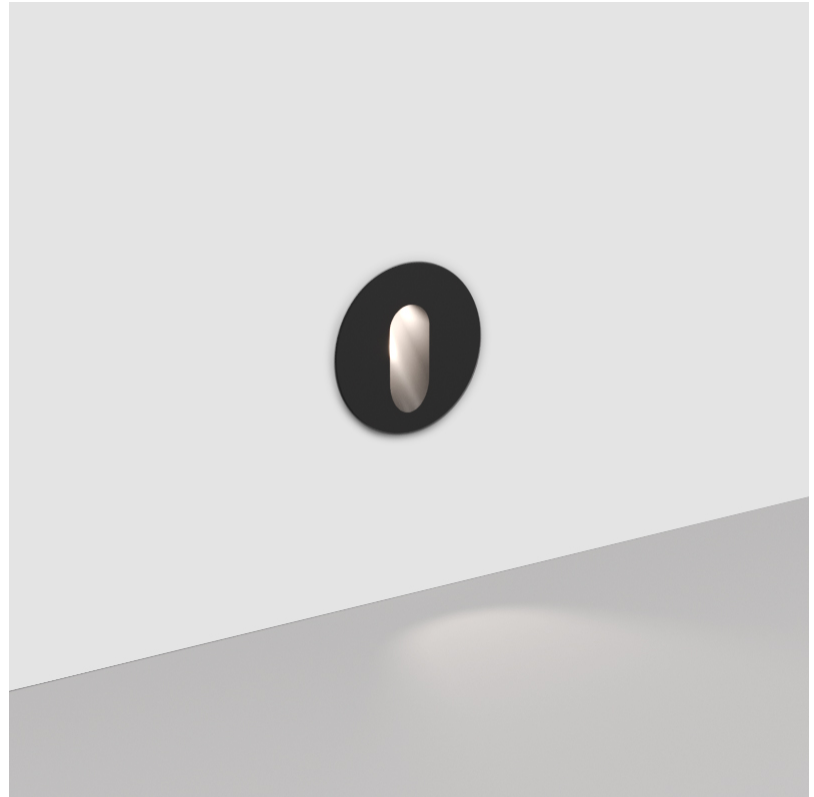

1. To build a product code in our configurator select the specify button on the base model # product page
2. To build a manual product code on this datasheet choose from the options listed below in blue font and add the suffix to the base model #

GENERAL

Series: Delight
Subseries: Delight Lollipop Round Wide
Brand: Prolicht
Division: Architectural
Mounting Type: Recessed
Mounting Location: Wall
Subcategory: Step Light

PHYSICAL

Shape: Round
Diameter (mm): 55
Diameter (in): 2 3/16
Depth (mm): 35
Depth (in): 1 3/8
Min. Recessing Depth (mm): 40
Min. Recessing Depth (in): 1 9/16
Light Distribution: Asymmetric
Weight (kg): 0.11
Weight (lbs): 0.25
Fixture Finish: [SSR / BKV / CWI / CRY / HAB / UFT / ITA / RUA / FTG / MYG / LOD / PUS / FRO / FUP / KIA / POP / BLS / SPG / MEY / GOH / GUM / CHC / COM / ABZ / JAG / OBR / MOS / ROR](#)
Fixture Material: Aluminum

ELECTRICAL

Lamp Type: LED (Zhaga Standard)
Input Wattage (W): 2.2
Total Output Wattage (W): 2
Dimming: 0-10V Dimming / Phase Dimming (120Vac Only)
Driver Included: No
Driver Location: Remote
Driver Type: Constant Current - 120 / 277Vac
Input Voltage (V): 120 - 277
Constant Current (MA): 700

LED

Number of LEDs: 1
Color Temperature (°K): [2700 / 3000 / 4000](#)
Max. Delivered Lumen (lm): 150 / 160 / 170
CRI: >90 CRI
Lamp Life (hrs): 50000

OPTICAL

RATINGS AND CERTIFICATIONS

Certified By: Certified for North American Standards
IP rating: IP20