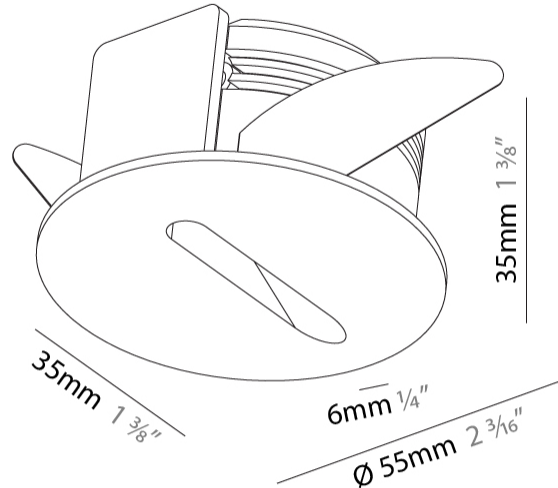

GENERAL

Series: Delight
Subseries: Delight Lollipop Round
Brand: Prolicht
Division: Architectural
Mounting Type: Recessed
Mounting Location: Wall
Subcategory: Step Light

PHYSICAL

Shape: Round
Diameter (mm): 55
Diameter (in): 2 ³/₁₆
Depth (mm): 35
Depth (in): 1 ³/₈
Ceiling Thickness (mm): 10 / 15
Min. Recessing Depth (mm): 40
Min. Recessing Depth (in): 1 ⁹/₁₆
Light Distribution: Asymmetric
Weight (kg): 0.11
Weight (lbs): 0.25
Fixture Finish: SSR / BKV / CWI / CRY / HAB / UFT / ITA / RUA / FTG / MYG / LOD / PUS / FRO / FUP / KIA / POP / BLS / SPG / MEY / GOH / GUM / CHC / COM / ABZ / JAG / OBR / MOS / ROR
Fixture Material: Aluminum
Cut-out Measurements: Ø50mm / 1 15/16"

ELECTRICAL

Lamp Type: LED (Zhaga Standard)
Input Wattage (W): 2.2
Total Output Wattage (W): 2
Dimming: 0-10V Dimming / Phase Dimming (120Vac Only)
Driver Included: No
Driver Location: Remote
Driver Type: Constant Current - 120 / 277Vac
Input Voltage (V): 120 - 277
Constant Current (MA): 700

LED

Number of LEDs: 1
Color Temperature (°K): 2700 / 3000 / 4000
Max. Delivered Lumen (lm): 80 / 80 / 90
CRI: >90 CRI
Lamp Life (hrs): 50000

OPTICAL

RATINGS AND CERTIFICATIONS

Certified By: Certified for North American Standards
IP rating: IP20

PROJECT
TYPE
SPECIFIER
QUANTITY
DATE